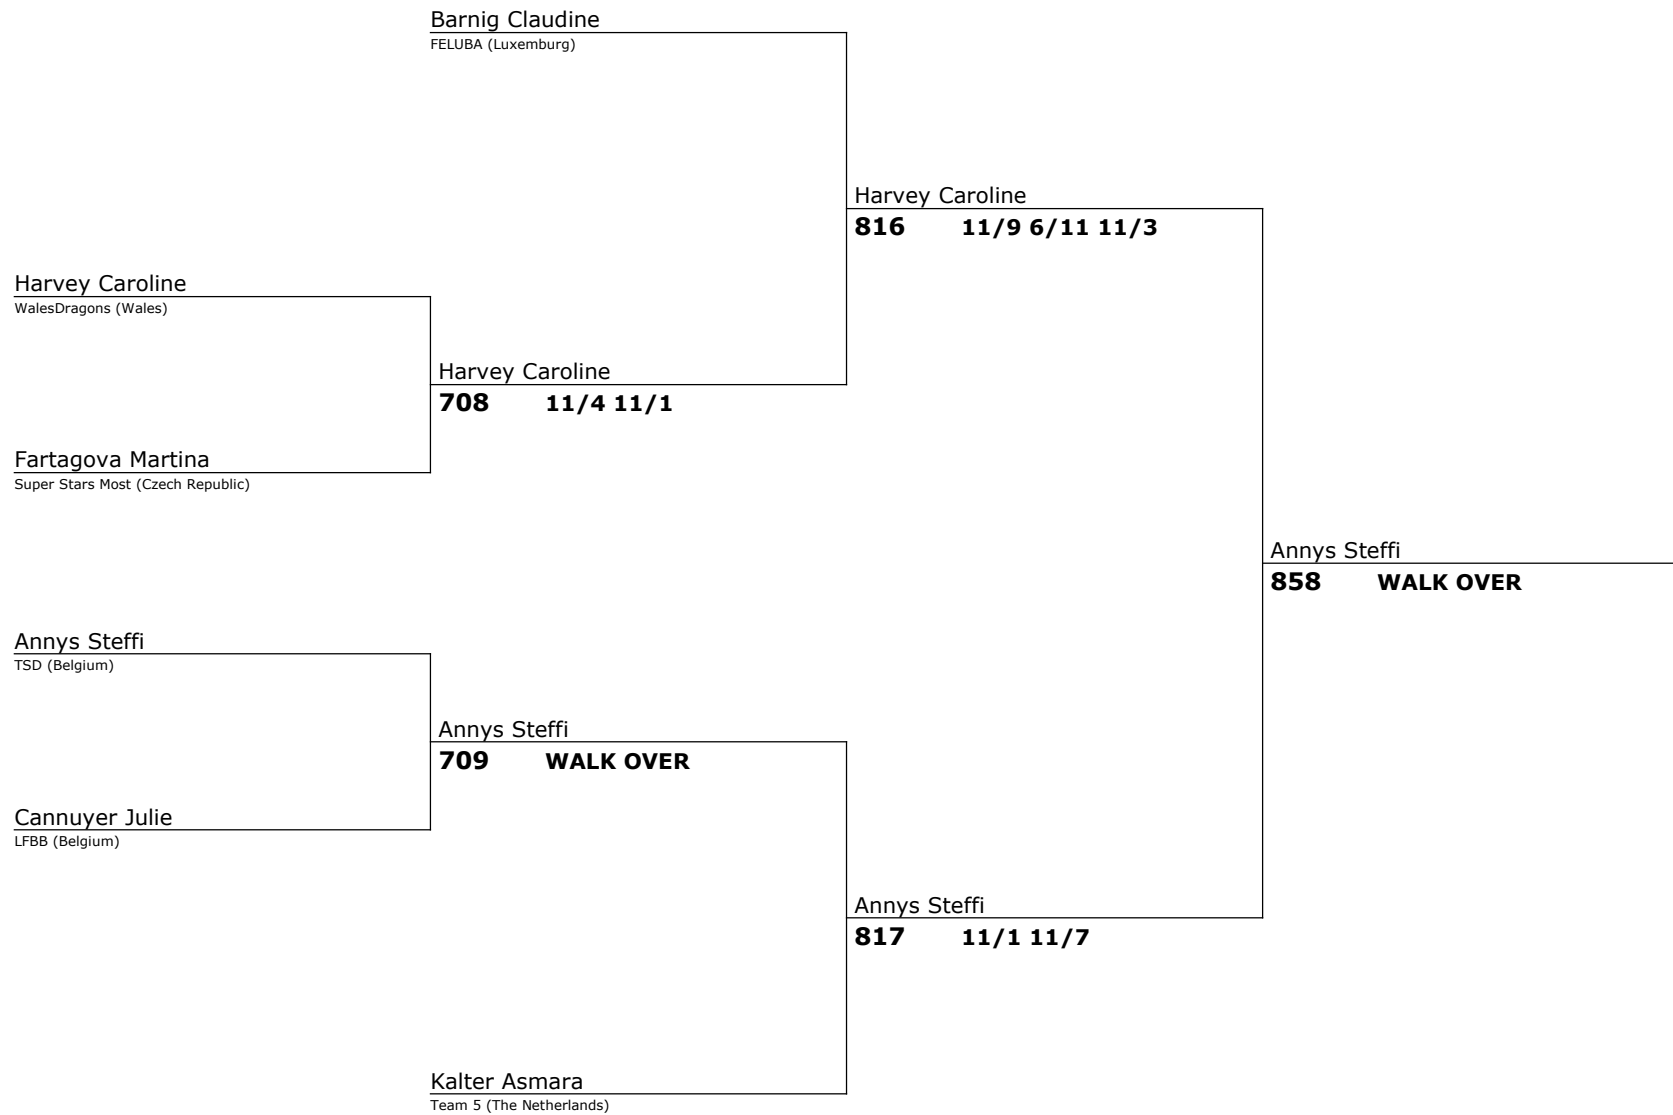

WalesDragons (Wales)

McPhail Stephen / Merrilees Kieran

831 15/6 15/6

McPhail Stephen / Merrilees Kieran

Scotland (Scotland)

BS-19

GS-19

MD-19