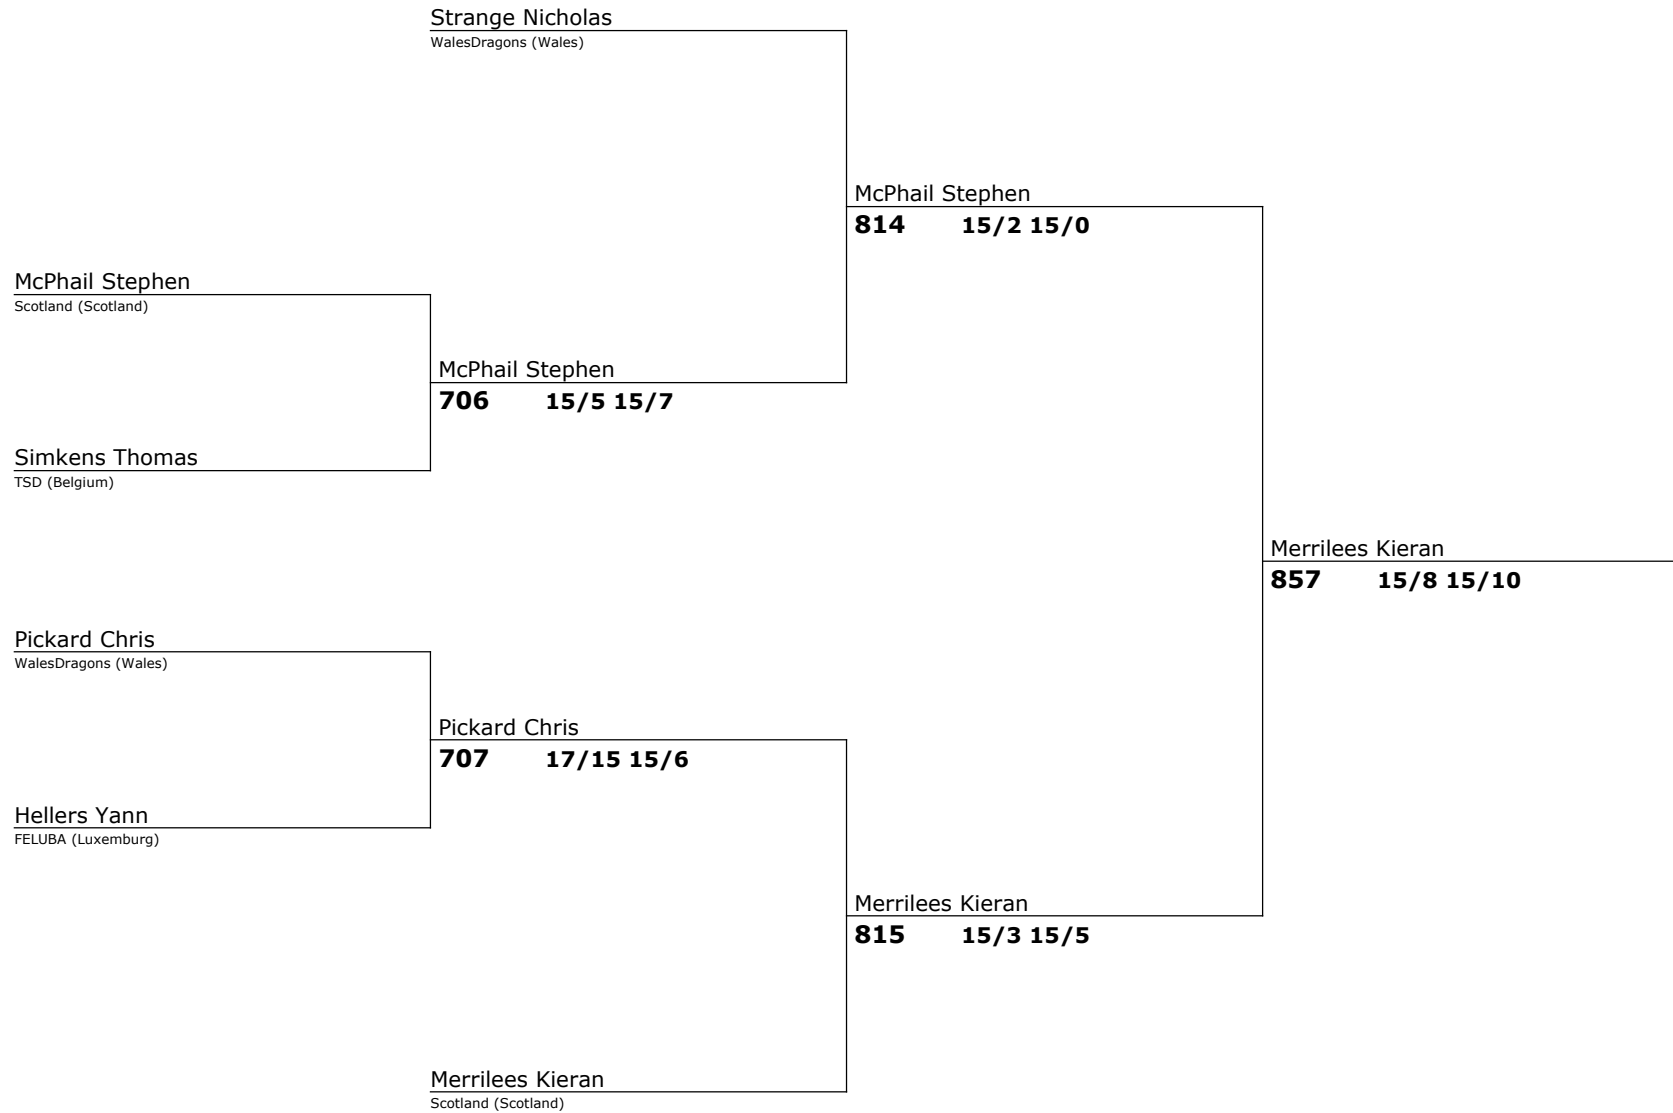

WalesDragons (Wales)

McPhail Stephen / Merrilees Kieran

831 15/6 15/6

McPhail Stephen / Merrilees Kieran

Scotland (Scotland)

BS-19

GS-19

MD-19